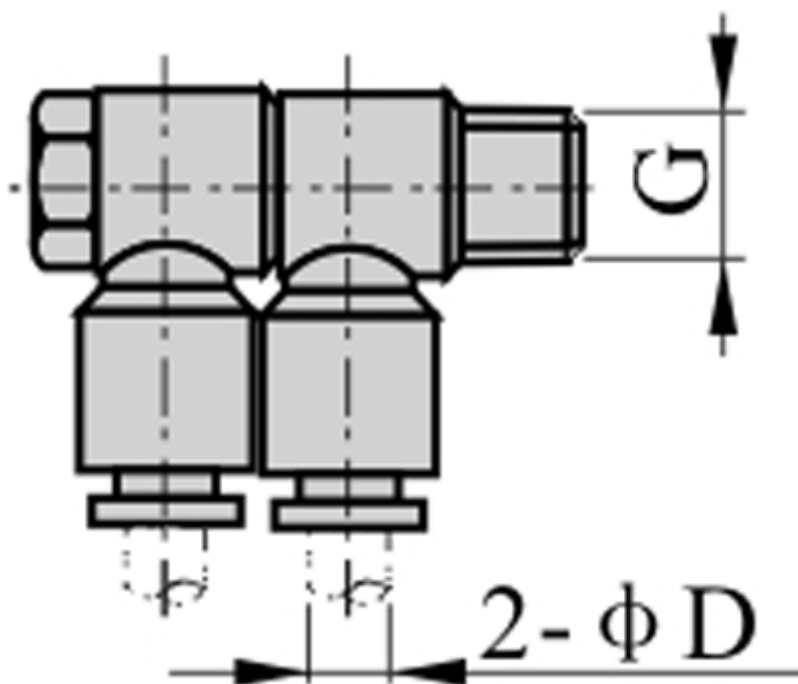

# Data Sheet

Article number: 58EPHW802  
Description: Fitting EPHW802 Double angle  
Thread 1/4", tube diameter - 8

## Measures

D = 8  
Thread = 1/4"